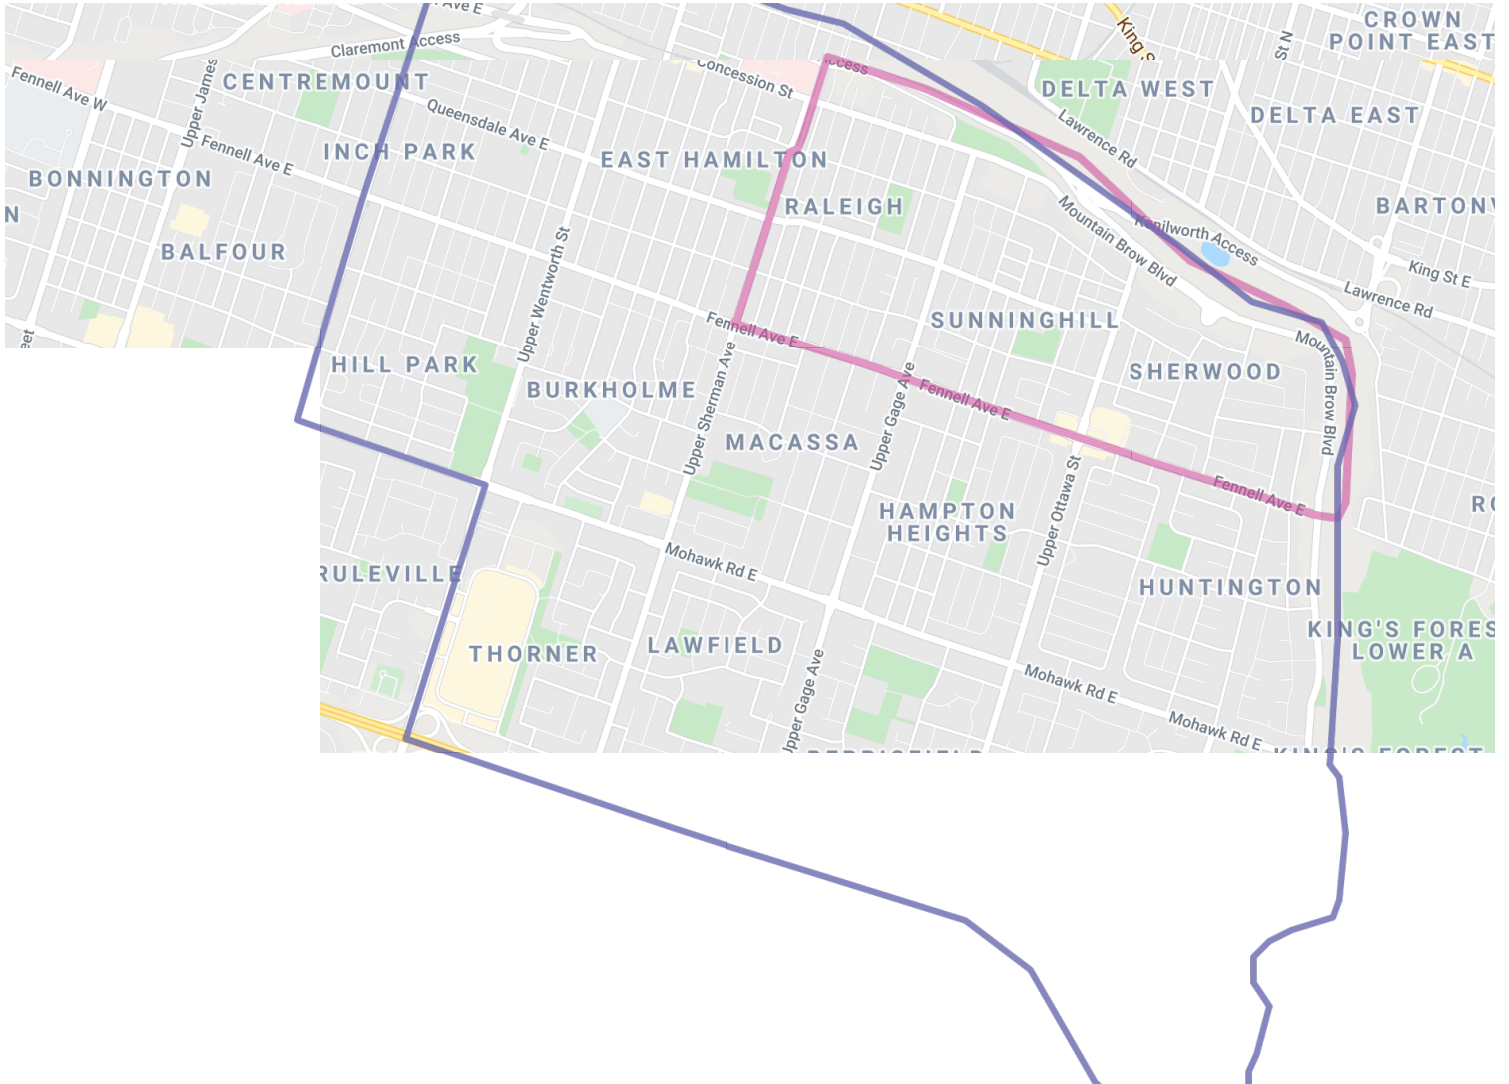

Elementary Schools

Middle Schools

High Schools

Transit

Safety

Elementary Attendance Zone

Middle Attendance Zone

High Attendance Zone

Parks

Convenience